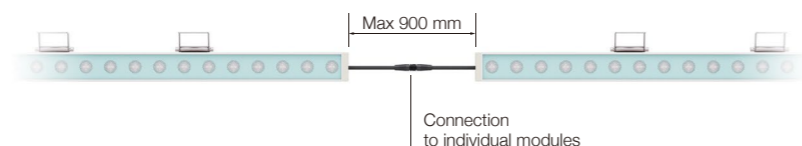

### 简述 Description

- 挤出铝型材灯体，铝压铸端盖配高温硅胶密封条
- 超白丝印钢化玻璃，具有高视觉舒适性和均匀配光
- 防紫外线聚氨酯塑粉喷涂表面，耐腐蚀可以达1000小时以上
- 可在地板、墙壁和天花板进行嵌入式安装
- 多种光学组件可选，适用于不同要求照明场合
- 灯具表面最高温度不超过50°C，安全可靠
- 所有外部螺钉均为304不锈钢材质
- 灯具符合EN60598-1技术标准要求

功率: 12W / 36W / 60W  
光效: 90-100 Lm/W (Ra80)  
色温: 2700K / 3000K / 4000K  
输入电压: AC 110V-277V  
功能选项: Switch / DMX

- Extruded aluminium body and flush end cover in die-casting complete with silicone gaskets.
- Super white tempered glass, with high visual comfort and uniform lighting distribution.
- Surface anti-ultraviolet pure polyester powder painting, Corrosion resistance can be more than 1000 hours.
- Wall and ceiling mount as well as support with adjustable arms.
- Multiple optics be options, suitable for lighting requirements in different applications.
- The maximum surface temperature of all contact temperature <50°C for safety and reliable.
- All external screw are made of 304 stainless steel.
- The luminaire technical characteristics conform to EN 60598-1 standards.

规格选项 Flexibility

此洗墙灯有三个主要尺寸规格，包括单色白光和彩色混光（RGB，RGBW），对于相同长度的灯具，可灵活选择不同光学配件，为每个照明设计方案提供优异的性能和最大的灵活性

This kind of linear is available in 3 main lengths with LED monochrome white and colour light, and each linear has some optics options for wall washing, it provide exceptional performance and maximum flexibility for every lighting design solution.

L=326mm / P=12W

L=950mm / P=36W

L=1470mm / P=60W

连接方式 Simplified wiring

每个灯具出线两端配有快速连接器，安装连接灯具非常快速方便，不用打开灯具接线，提升了操作安全性

Each linear with two cables complete with quick-coupling (male / femal) connector, so during these mounting operations, the luminaire is never opened, significantly reducing installation times and cost and at the same time increasing operator safety.