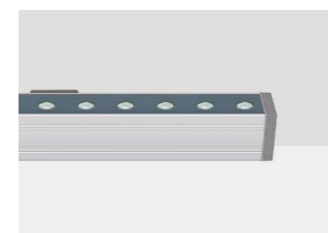

技术参数 Technology data

L-02XL

Code	Power	LED Qty	Control Options	Input Voltage	Optics	Packing Size	Weight
LED chips - 3535 L-02LED60-28L150	60W	28	Switch / DMX	110-277V	TL14	1535*235*255/4pcs	19
LED chips - RGBW L-02LED60-28RGBWL150	60W	28	DMX	110-277V	TL14	1535*235*255/4pcs	19.5