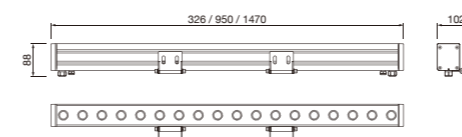

可选配件 Accessories options

	Code
安装支架 Bracket	210004913
快插接头公 Quick Male Connector	320000792
快插接头母 Quick Female Connector	320000793