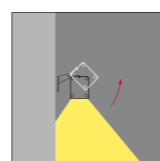

L=326mm / P=12W

L=950mm / P=36W

L=1470mm / P=60W

连接方式 Simplified wiring

每个灯具出线两端配有快速连接器，安装连接灯具非常快速方便，不用打开灯具接线，提升了操作安全性

Each linear with two cables complete with quick-coupling (male / femal) connector, so during these mounting operations, the luminaire is never opened, significantly reducing installation times and cost and at the same time increasing operator safety.

\* 单个灯具连接的距离超出允许的标准尺寸，需要单独订购连接件

\* When installing individual modules, the distance between them can be increased using special accessories (multicore cable and connectors).

安装应用 Applications

在多种的安装环境中有不同的安装方案以适应建筑照明需求

For different installation system in a broad variety of applications in every architectural context.

顶装  
Ceiling-mounted

可调节壁挂式  
Wall-mounted with adjustable arms

可调节壁挂式  
Wall-mounted with adjustable arms