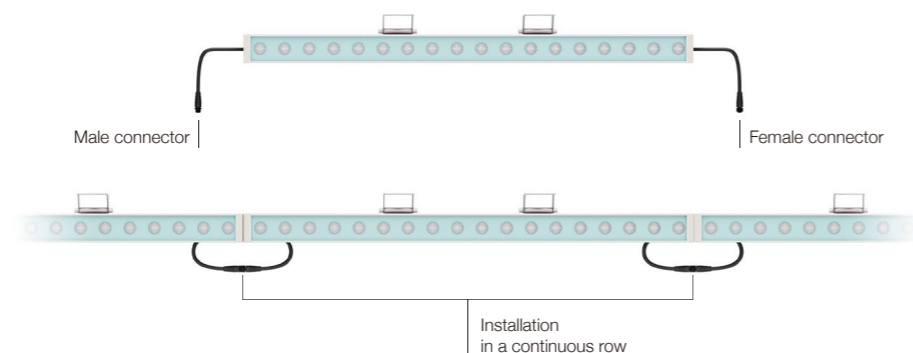

规格选项 Flexibility

此洗墙灯有三个主要尺寸规格，包括单色白光和彩色混光（RGB，RGBW），对于相同长度的灯具，可灵活选择不同光学配件，为每个照明设计方案提供优异的性能和最大的灵活性

This kind of linear is available in 3 main lengths with LED monochrome white and colour light, and each linear has some optics options for wall washing, it provide exceptional performance and maximum flexibility for every lighting design solution.

L=326mm / P=12W

L=950mm / P=36W

L=1470mm / P=60W

连接方式 Simplified wiring

每个灯具出线两端配有快速连接器，安装连接灯具非常快速方便，不用打开灯具接线，提升了操作安全性

Each linear with two cables complete with quick-coupling (male / femal) connector, so during these mounting operations, the luminaire is never opened, significantly reducing installation times and cost and at the same time increasing operator safety.

\* 单个灯具连接的距离超出允许的标准尺寸，需要单独订购连接件

\* When installing individual modules, the distance between them can be increased using special accessories (multicore cable and connectors).

安装应用 Applications

在多种的安装环境中有不同的安装方案以适应建筑照明需求

For different installation system in a broad variety of applications in every architectural context.

顶装  
Ceiling-mounted

可调节壁挂式  
Wall-mounted with adjustable arms

可调节壁挂式  
Wall-mounted with adjustable arms