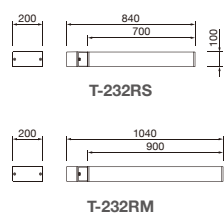

应用透镜 Optics application

技术参数 Technology data

T-232S

| Code | Power | LED Qty | Optics | Packing Size | Weight | Pcs/20" | Pcs/40" |
|-----------------------|-------|---------|---------------|--------------|--------|---------|---------|
| LED chips - 3535/5050 | | | | | | | |
| T-232SLED40-32 | 40W | 32 | T1/T2A/T3A/T4 | 740*240*140 | 6.3 | 1152 | 2352 |
| T-232SLED60-32 | 60W | 32 | T1/T2A/T3A/T4 | 740*240*140 | 6.3 | 1152 | 2352 |

T-232M

| Code | Power | LED Qty | Optics | Packing Size | Weight | Pcs/20" | Pcs/40" |
|-----------------------|-------|---------|---------------|--------------|--------|---------|---------|
| LED chips - 3535/5050 | | | | | | | |
| T-232MLED75-32 | 75W | 32 | T1/T2A/T3A/T4 | 940*240*140 | 7.5 | 764 | 1792 |
| T-232MLED100-32 | 100W | 32 | T1/T2A/T3A/T4 | 940*240*140 | 7.5 | 764 | 1792 |
| T-232MLED120-32 | 120W | 32 | T1/T2A/T3A/T4 | 940*240*140 | 7.5 | 764 | 1792 |

T-232RS

| Code | Power | LED Qty | Optics | Packing Size | Weight | Pcs/20" | Pcs/40" |
|-----------------------|-------|---------|---------------|--------------|--------|---------|---------|
| LED chips - 3535/5050 | | | | | | | |
| T-232RSLED40-32 | 40W | 32 | T1/T2A/T3A/T4 | 740*240*140 | 7.3 | 1152 | 2352 |
| T-232RSLED60-32 | 60W | 32 | T1/T2A/T3A/T4 | 740*240*140 | 7.3 | 1152 | 2352 |

T-232RM

| Code | Power | LED Qty | Optics | Packing Size | Weight | Pcs/20" | Pcs/40" |
|-----------------------|-------|---------|---------------|--------------|--------|---------|---------|
| LED chips - 3535/5050 | | | | | | | |
| T-232RMLED75-32 | 75W | 32 | T1/T2A/T3A/T4 | 940*240*140 | 8.5 | 764 | 1792 |
| T-232RMLED100-32 | 100W | 32 | T1/T2A/T3A/T4 | 940*240*140 | 8.5 | 764 | 1792 |
| T-232RMLED120-32 | 120W | 32 | T1/T2A/T3A/T4 | 940*240*140 | 8.5 | 764 | 1792 |