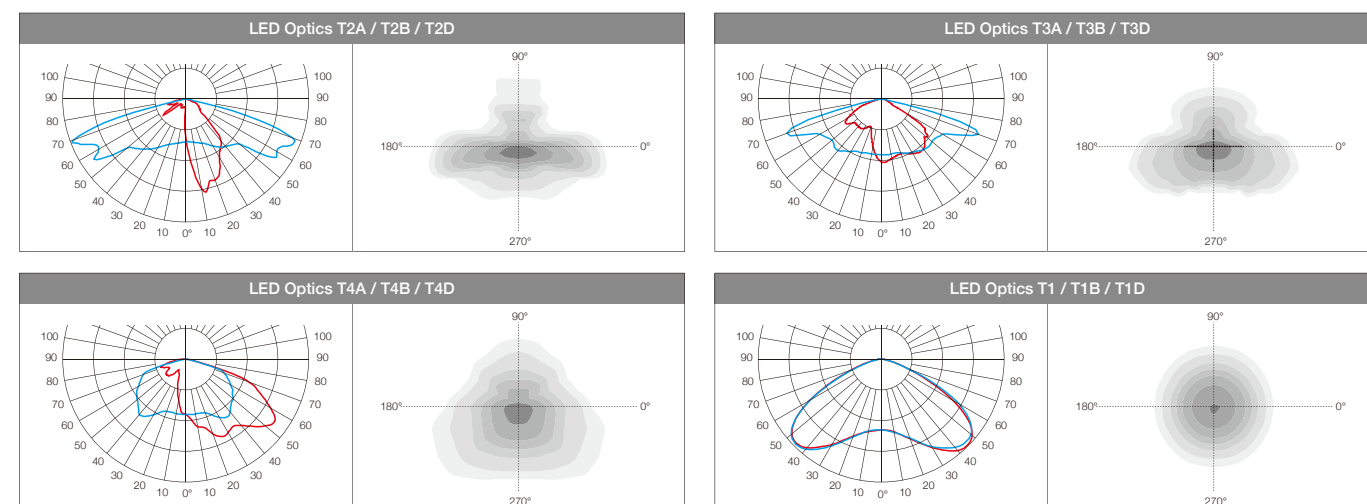

T-232 Series

T-232RM
75-120W

T-232RS
40-60W

T-232M
75-120W

T-232W
40-75W

T-232S
40-60W

简述 Description

- 铝压铸灯体外壳，超白钢化玻璃，白色PC反射罩
- 高透光PC透镜，具有高视觉舒适性和均匀配光透镜，供多种不同配光选择
- 高性能LED芯片，驱动有0-10V / DALI / 编程电源选择，20KV浪涌保护器
- 灯具采用LED模组，安装更换方便
- 防紫外线聚氨酯粉末喷涂表面，盐雾测试可以达1000小时以上
- 无生物蓝光危害风险，符合EN62471: 2008标准
- 道路灯智能远程控制系统可选，可以与远程管理系统兼容
- 所有外部螺钉均为304不锈钢材质

MD-06L LED Module

- Die-casting aluminium body, super white tempered glass, PC white plastic reflector.
- Optics with PC lens with high visual comfortable and uniform lighting distribution, multiple light distribution options.
- High quality LED chips, Driver with 0-10V/DALI/programmed options, and with surge protection up to 20KV.
- LED module is used inside, which is easy to install and replace.
- Surface anti-ultraviolet pure polyester powder painting, Corrosion resistance can be more than 1000 hours.
- No photo-biological risk, (no risk linked to infrared, blue light and UV radiation) in accordance with EN 62471:2008.
- Street lighting control used with smart control technology. It can be compatible with remote management system.
- All external screws are made of 304 stainless steel.

应用透镜 Optics application

技术参数 Technology data

T-232S

| Code | Power | LED Qty | Optics | Packing Size | Weight | Pcs/20" | Pcs/40" |
|-----------------------|-------|---------|---------------|--------------|--------|---------|---------|
| LED chips - 3535/5050 | | | | | | | |
| T-232SLED40-32 | 40W | 32 | T1/T2A/T3A/T4 | 740*240*140 | 6.3 | 1152 | 2352 |
| T-232SLED60-32 | 60W | 32 | T1/T2A/T3A/T4 | 740*240*140 | 6.3 | 1152 | 2352 |