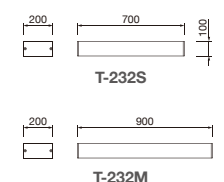

技术参数 Technology data

T-232S

Code	Power	LED Qty	Optics	Packing Size	Weight	Pcs/20"	Pcs/40"
LED chips - 3535/5050							
T-232SLED40-32	40W	32	T1/T2A/T3A/T4	740*240*140	6.3	1152	2352
T-232SLED60-32	60W	32	T1/T2A/T3A/T4	740*240*140	6.3	1152	2352

T-232M

Code	Power	LED Qty	Optics	Packing Size	Weight	Pcs/20"	Pcs/40"
LED chips - 3535/5050							
T-232MLED75-32	75W	32	T1/T2A/T3A/T4	940*240*140	7.5	764	1792
T-232MLED100-32	100W	32	T1/T2A/T3A/T4	940*240*140	7.5	764	1792
T-232MLED120-32	120W	32	T1/T2A/T3A/T4	940*240*140	7.5	764	1792