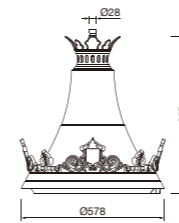

T-92SF

Code	Power	LED Qty	Optics	Packing Size	Weight	Pcs/20"	Pcs/40"
LED chips - 3535/5050							
T-92SFLED60-36 A2	60W	36	T1/T2A/T3A/T4A	500*500*480	11.2	176	384
T-92SFLED75-36 A2	75W	36	T1/T2A/T3A/T4A	500*500*480	11.2	176	384
T-92SFLED100-36 A2	100W	36	T1/T2A/T3A/T4A	500*500*480	11.5	176	384