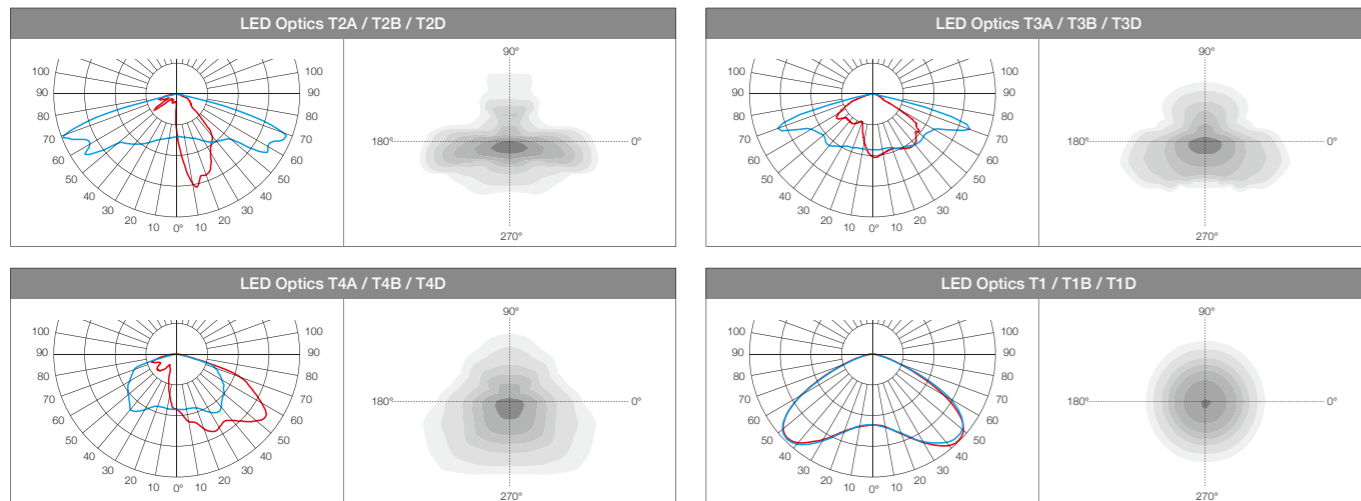

T-92 Series

**T-92MP**  
120-180W

**T-92SP**  
60-100W

**T-92MF**  
120-180W

**T-92SF**  
60-100W

一款古典设计的皇冠灯具，配以独特设计的古典灯杆，能很好的融合到建筑应用场景中，灯具功率由60W-180W，配以合适的透镜应用，达到更好的场景应用照明要求。

A classic crown luminaire which equipped with a unique classic pole, it can be well integrated into the architectural application scene. The product power is 60W-180W, equipped with appropriate lens application, it can meet the better lighting requirements of scene application.

## 应用透镜 Optics application

技术参数 Technology data

**T-92MP**

| Code  | Power | LED Qty   | Optics                | Packing Size | Weight | Pcs/20" | Pcs/40" |
|---|-------|-----------|-----------------------|--------------|--------|---------|---------|
| LED chips - 3535/5050   |       |           |                       |              |        |         |         |
| <b>T-92MPLED120-48</b> <span style="border: 1px solid black; padding: 0 2px;">A3</span> | 120W  | <b>48</b> | T1/T2A/T3A/T4A/T3M/T4 | 590*590*560  | 13.8   | 108     | 240     |
| <b>T-92MPLED150-48</b> <span style="border: 1px solid black; padding: 0 2px;">A3</span> | 150W  | <b>48</b> | T1/T2A/T3A/T4A/T3M/T4 | 590*590*560  | 13.8   | 108     | 240     |
| <b>T-92MPLED180-72</b> <span style="border: 1px solid black; padding: 0 2px;">D3</span> | 180W  | <b>72</b> | T1D/T2D/T3D/T4D/T3N   | 590*590*560  | 14.0   | 108     | 240     |