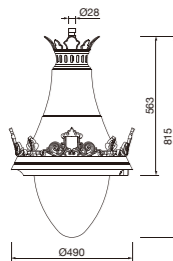

T-92MF

Code	Power	LED Qty	Optics	Packing Size	Weight	Pcs/20"	Pcs/40"
LED chips - 3535/5050							
T-92MFLED120-48 A3	120W	48	T1/T2A/T3A/T4A/T3M/T4	590*590*560	13.8	108	240
T-92MFLED150-48 A3	150W	48	T1/T2A/T3A/T4A/T3M/T4	590*590*560	13.8	108	240
T-92MFLED180-72 D3	180W	72	T1D/T2D/T3D/T4D/T3N	590*590*560	14.0	108	240