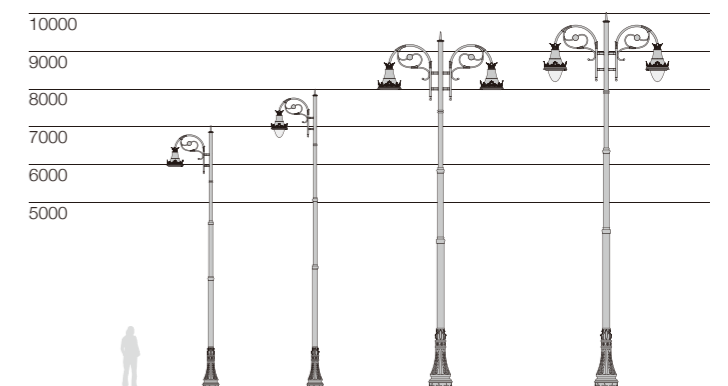

T-92 Series

**T-92MP**  
120-180W

**T-92SP**  
60-100W

**T-92MF**  
120-180W

**T-92SF**  
60-100W

一款古典设计的皇冠灯具，配以独特设计的古典灯杆，能很好的融合到建筑应用场景中，灯具功率由60W-180W，配以合适的透镜应用，达到更好的场景应用照明要求。

A classic crown luminaire which equipped with a unique classic pole, it can be well integrated into the architectural application scene. The product power is 60W-180W, equipped with appropriate lens application, it can meet the better lighting requirements of scene application.

PC Cover:  
415\*415\*640/5pcs

**T-92SP**

| Code  | Power | LED Qty   | Optics         | Packing Size | Weight | Pcs/20" | Pcs/40" |
|---|-------|-----------|----------------|--------------|--------|---------|---------|
| LED chips - 3535/5050   |       |           |                |              |        |         |         |
| <b>T-92SPLED60-36</b> <span style="border: 1px solid black; padding: 0 2px;">A2</span>  | 60W   | <b>36</b> | T1/T2A/T3A/T4A | 500*500*480  | 11.2   | 165     | 350     |
| <b>T-92SPLED75-36</b> <span style="border: 1px solid black; padding: 0 2px;">A2</span>  | 75W   | <b>36</b> | T1/T2A/T3A/T4A | 500*500*480  | 11.2   | 165     | 350     |
| <b>T-92SPLED100-36</b> <span style="border: 1px solid black; padding: 0 2px;">A2</span> | 100W  | <b>36</b> | T1/T2A/T3A/T4A | 500*500*480  | 11.5   | 165     | 350     |