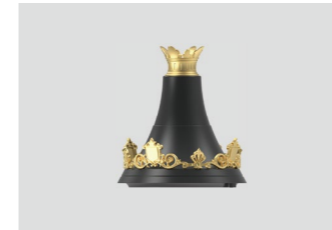

T-92MF

Code	Power	LED Qty	Optics	Packing Size	Weight	Pcs/20"	Pcs/40"
LED chips - 3535/5050							
T-92MFLED120-48 A3	120W	48	T1/T2A/T3A/T4A/T3M/T4	590*590*560	13.8	108	240
T-92MFLED150-48 A3	150W	48	T1/T2A/T3A/T4A/T3M/T4	590*590*560	13.8	108	240
T-92MFLED180-72 D3	180W	72	T1D/T2D/T3D/T4D/T3N	590*590*560	14.0	108	240