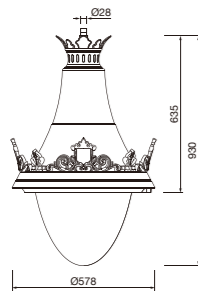

## 应用透镜 Optics application

技术参数 Technology data

**T-92MP**

| Code  | Power | LED Qty   | Optics                | Packing Size | Weight | Pcs/20" | Pcs/40" |
|---|-------|-----------|-----------------------|--------------|--------|---------|---------|
| LED chips - 3535/5050   |       |           |                       |              |        |         |         |
| <b>T-92MPLED120-48</b> <span style="border: 1px solid black; padding: 0 2px;">A3</span> | 120W  | <b>48</b> | T1/T2A/T3A/T4A/T3M/T4 | 590*590*560  | 13.8   | 108     | 240     |
| <b>T-92MPLED150-48</b> <span style="border: 1px solid black; padding: 0 2px;">A3</span> | 150W  | <b>48</b> | T1/T2A/T3A/T4A/T3M/T4 | 590*590*560  | 13.8   | 108     | 240     |
| <b>T-92MPLED180-72</b> <span style="border: 1px solid black; padding: 0 2px;">D3</span> | 180W  | <b>72</b> | T1D/T2D/T3D/T4D/T3N   | 590*590*560  | 14.0   | 108     | 240     |

PC Cover:  
415\*415\*640/5pcs

**T-92SP**

| Code  | Power | LED Qty   | Optics         | Packing Size | Weight | Pcs/20" | Pcs/40" |
|---|-------|-----------|----------------|--------------|--------|---------|---------|
| LED chips - 3535/5050   |       |           |                |              |        |         |         |
| <b>T-92SPLED60-36</b> <span style="border: 1px solid black; padding: 0 2px;">A2</span>  | 60W   | <b>36</b> | T1/T2A/T3A/T4A | 500*500*480  | 11.2   | 165     | 350     |
| <b>T-92SPLED75-36</b> <span style="border: 1px solid black; padding: 0 2px;">A2</span>  | 75W   | <b>36</b> | T1/T2A/T3A/T4A | 500*500*480  | 11.2   | 165     | 350     |
| <b>T-92SPLED100-36</b> <span style="border: 1px solid black; padding: 0 2px;">A2</span> | 100W  | <b>36</b> | T1/T2A/T3A/T4A | 500*500*480  | 11.5   | 165     | 350     |